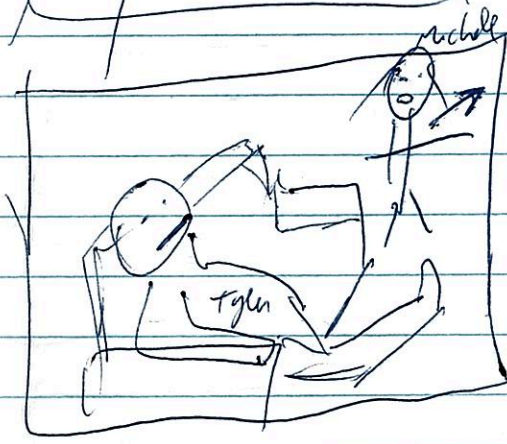

house, ext.  
V/O begins - re going away  
TV also heard

int -  
Michelle concludes + exits

Series of Shots  
tyler watching TV

TV

tyler on couch.  
stuff picks up.

repeat with  
different  
amounts of  
stuff / dirt etc.

approach  
expression

Answering  
Machine clicks  
- Michele calls.

tyler seems to wake up upon hearing message  
- looks around.

POV  
Piles of ~~the~~ dirty junk everywhere

Tyler ponders situation -  
then stands + exits frame.  
Hold Shot. Sound effects of moving + lifting  
and door slamming.

Tyler puts stuff in truck  
then gets in + pulls away

TRUCK pulls into car wash.

inside - water squirting everywhere

Tyler on couch - everything clean.

V/O Michele enters -

SFX Car arrives  
door opens.

tyler POV

Michele enters + says "IT was a long flight,  
I'll be right down"

Tyler watches TV.  
= CRASH"

Did you <sup>by any chance</sup> Wax the Toilet?"