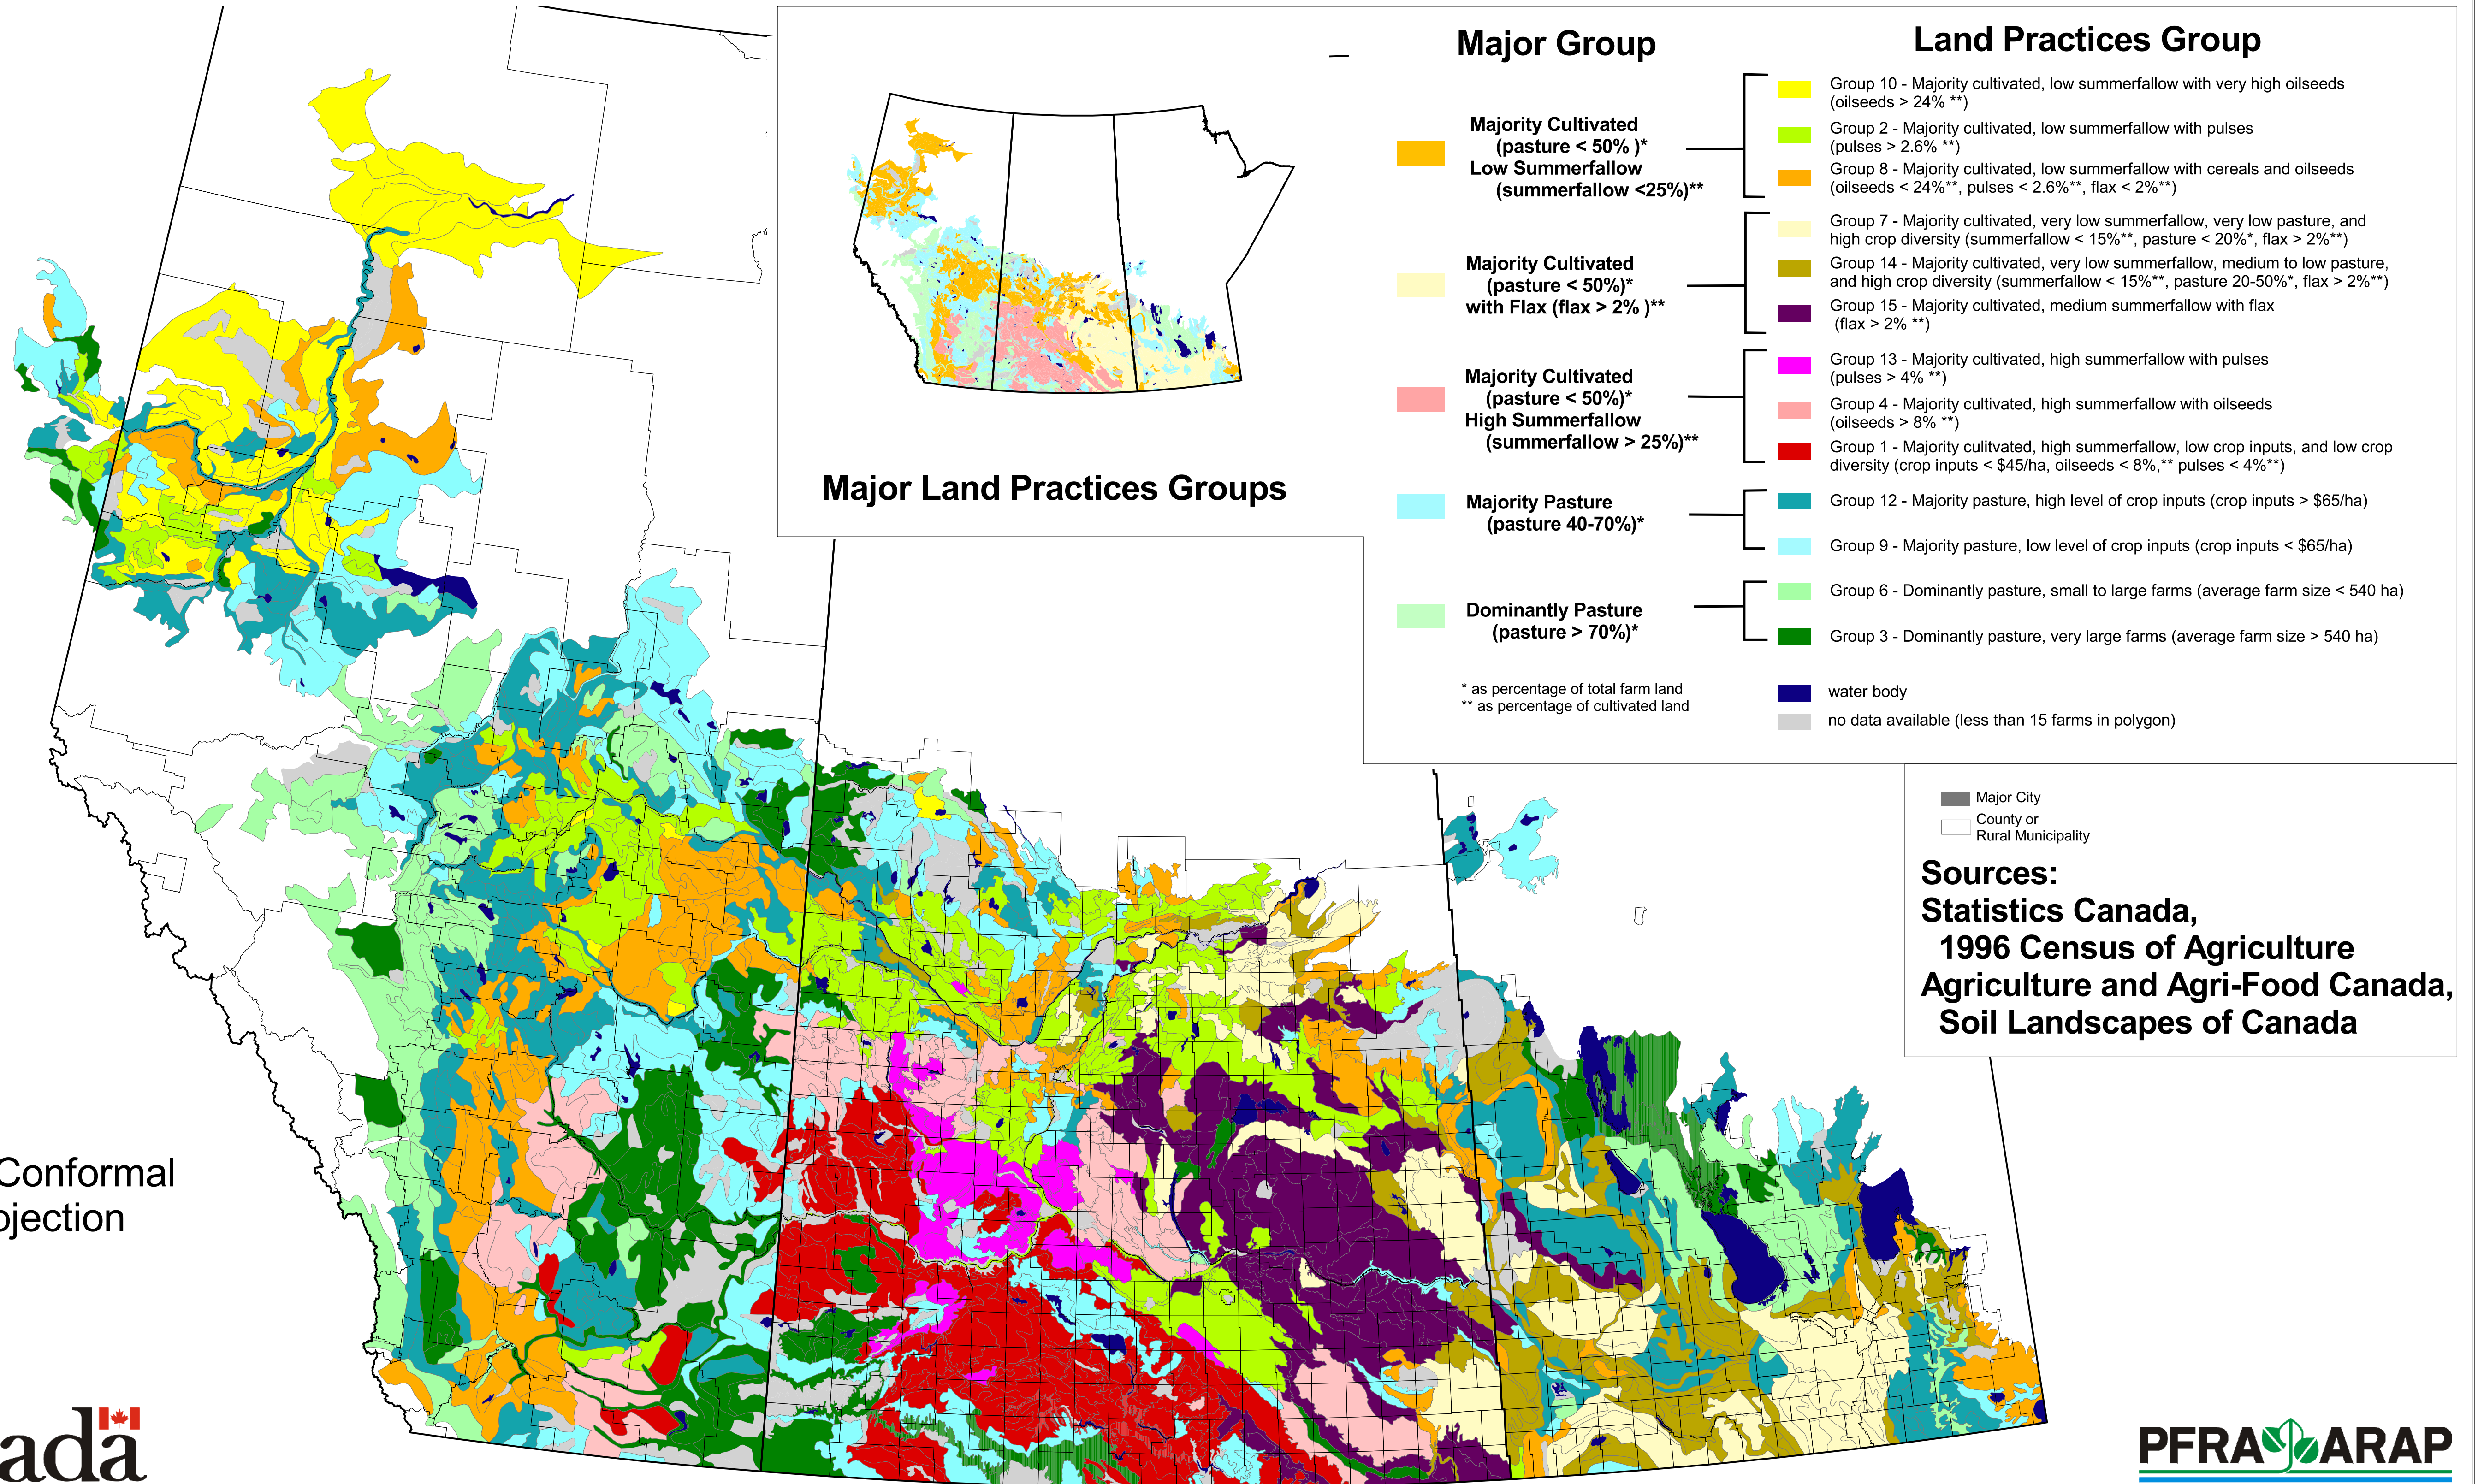

# Prairie Agricultural Landscapes - Land Practices Groups

Lambert Conformal  
Conic Projection

NAD83