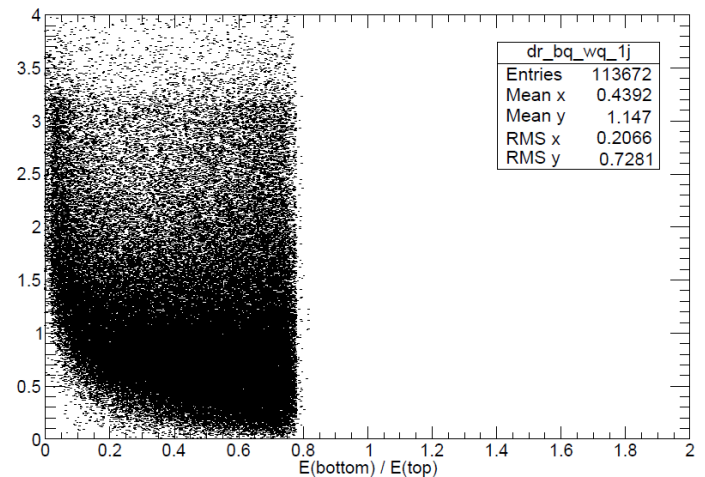

Nikolay's Report

2016-08-23

Jet Separation MC Level: LEFT

==

Jet Separation MC Level: RIGHT

Current Status: Reco (Zero Jet Only)

with merging

without merging