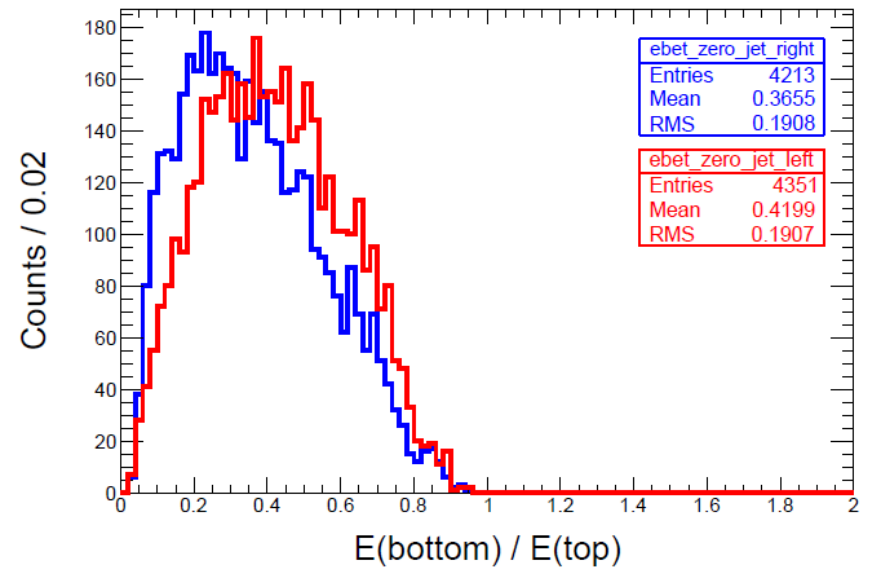

Nikolay's Report

2016-08-23

Jet Separation MC Level: LEFT

==

Jet Separation MC Level: RIGHT

Current Status: Reco (Zero Jet Only)

with merging

without merging