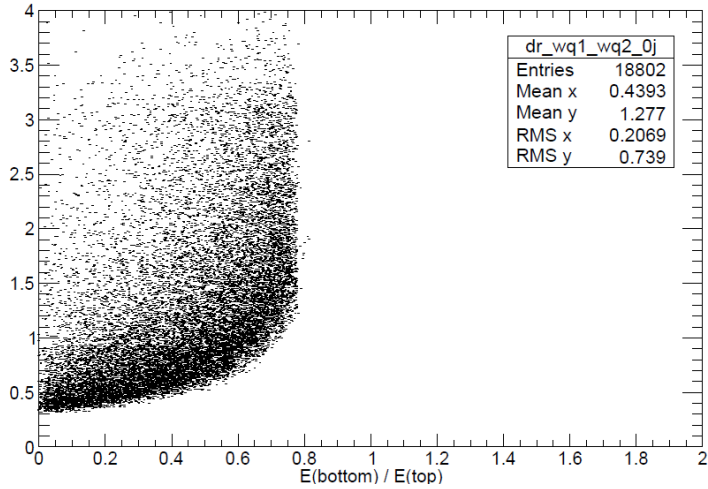

Nikolay's Report

2016-08-23

Jet Separation MC Level: LEFT

==

Jet Separation MC Level: RIGHT

Current Status: Reco (Zero Jet Only)

with merging

without merging