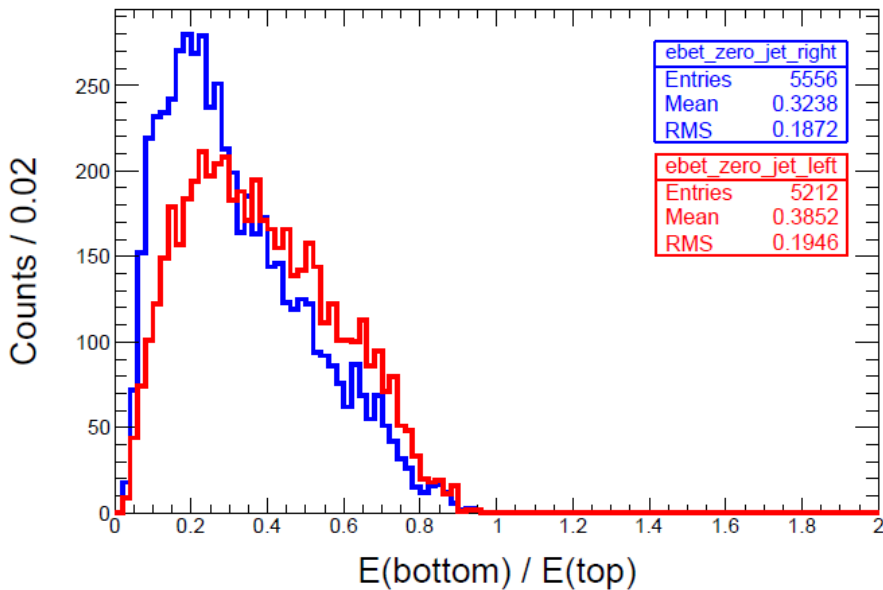

Nikolay's Report

2016-08-23

Jet Separation MC Level: LEFT

==

Jet Separation MC Level: RIGHT

Current Status: Reco (Zero Jet Only)

with merging

without merging