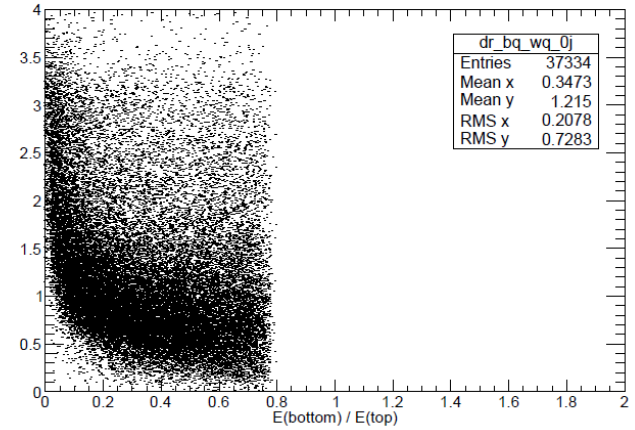

Nikolay's Report

2016-08-23

Jet Separation MC Level: LEFT

==

Jet Separation MC Level: RIGHT

Current Status: Reco (Zero Jet Only)

with merging

without merging