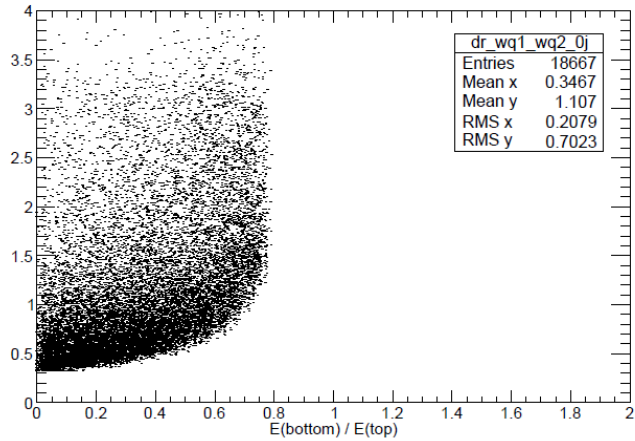

Nikolay's Report

2016-08-23

Jet Separation MC Level: LEFT

==

Jet Separation MC Level: RIGHT

Current Status: Reco (Zero Jet Only)

with merging

without merging