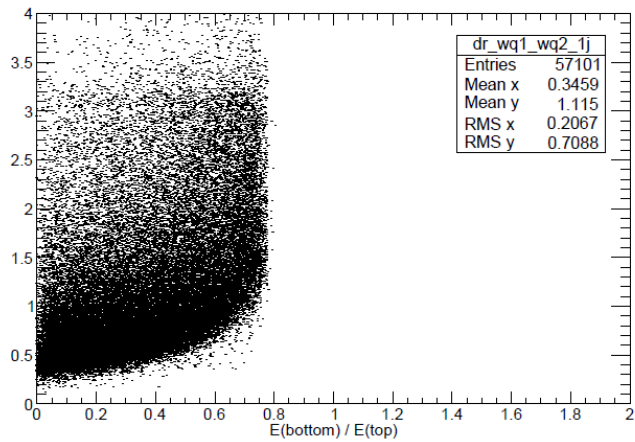

Nikolay's Report

2016-08-23

Jet Separation MC Level: LEFT

==

Jet Separation MC Level: RIGHT

Current Status: Reco (Zero Jet Only)

with merging

without merging