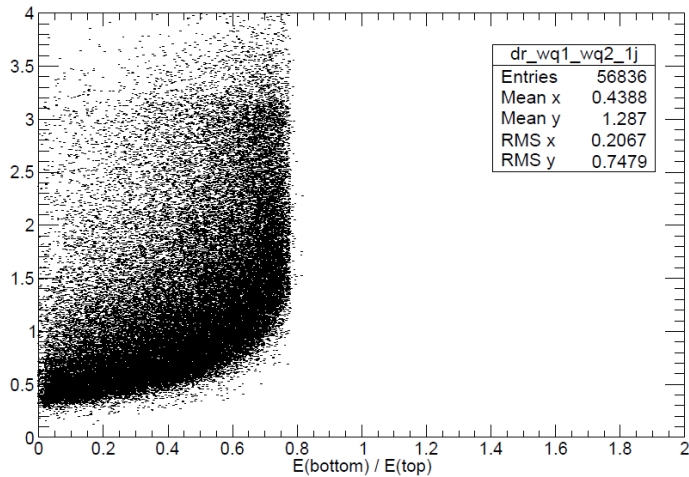

Nikolay's Report

2016-08-23

Jet Separation MC Level: LEFT

==

Jet Separation MC Level: RIGHT

Current Status: Reco (Zero Jet Only)

with merging

without merging