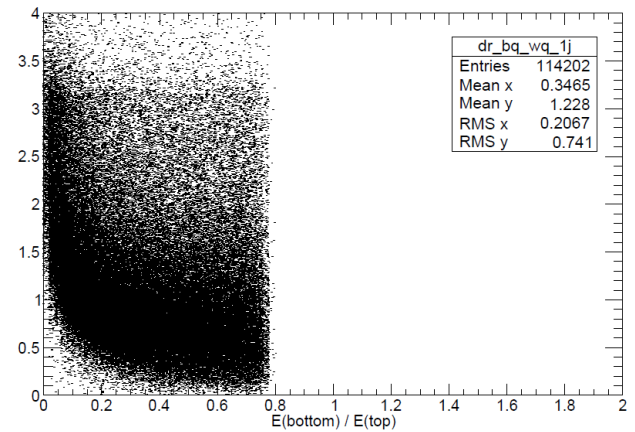

Nikolay's Report

2016-08-23

Jet Separation MC Level: LEFT

==

Jet Separation MC Level: RIGHT

Current Status: Reco (Zero Jet Only)

with merging

without merging