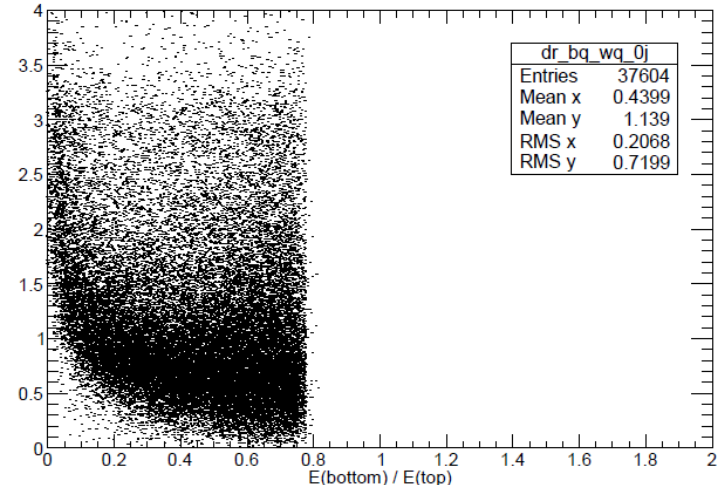

Nikolay's Report

2016-08-23

Jet Separation MC Level: LEFT

==

Jet Separation MC Level: RIGHT

Current Status: Reco (Zero Jet Only)

with merging

without merging